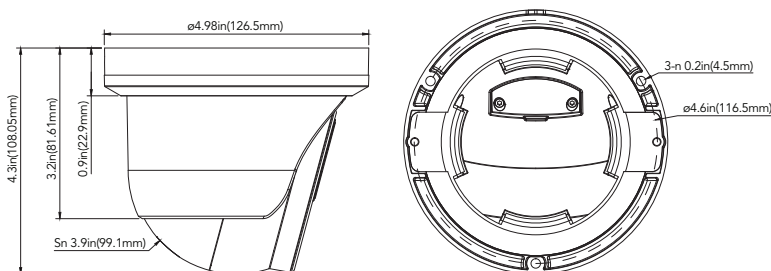

DIMENSIONS

Unit : inch(mm)

OPTIONAL ACCESSORIES